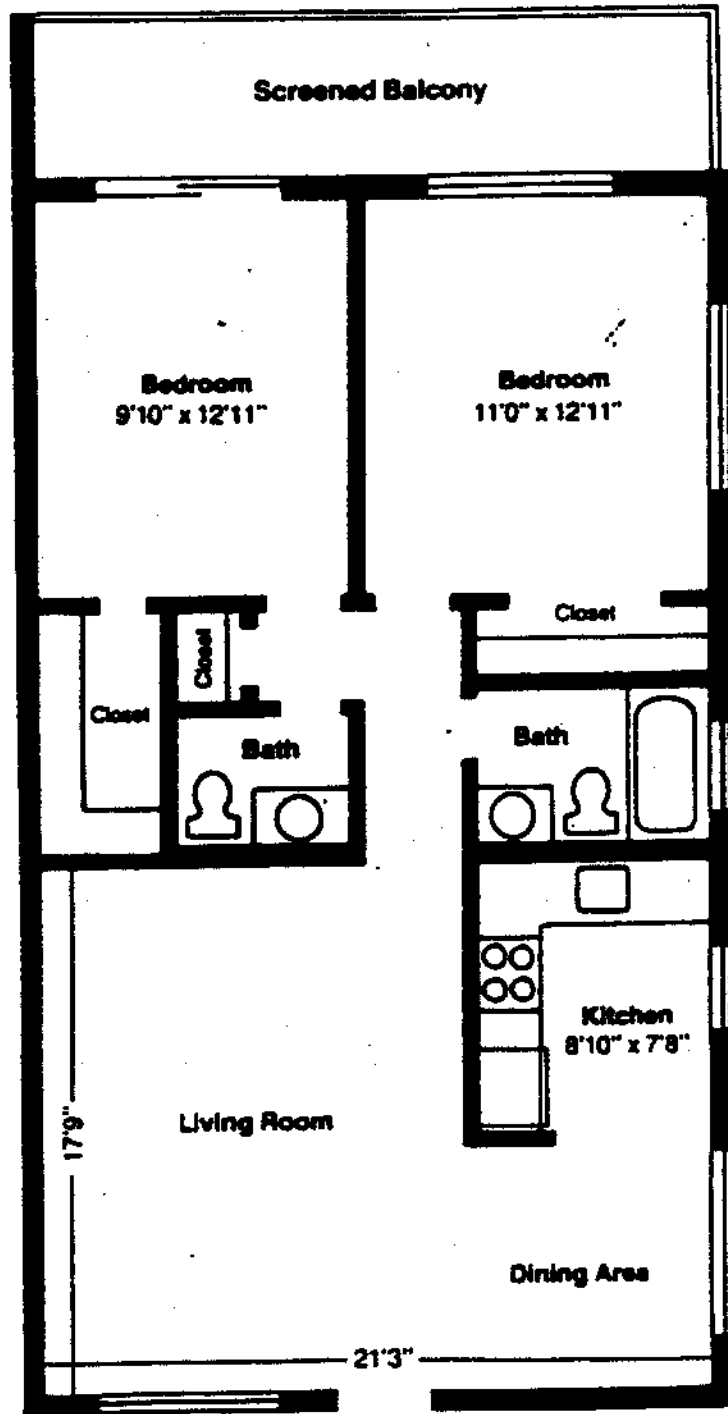

Model D

2 Bedrooms / 1-1/2 Baths, corner
Size: Approx. 850 Sq. Ft.
Three Story Garden Apartment

Not to Scale

Century Village

Boca Raton

ALL DIMENSIONS BASED ON APPROXIMATE