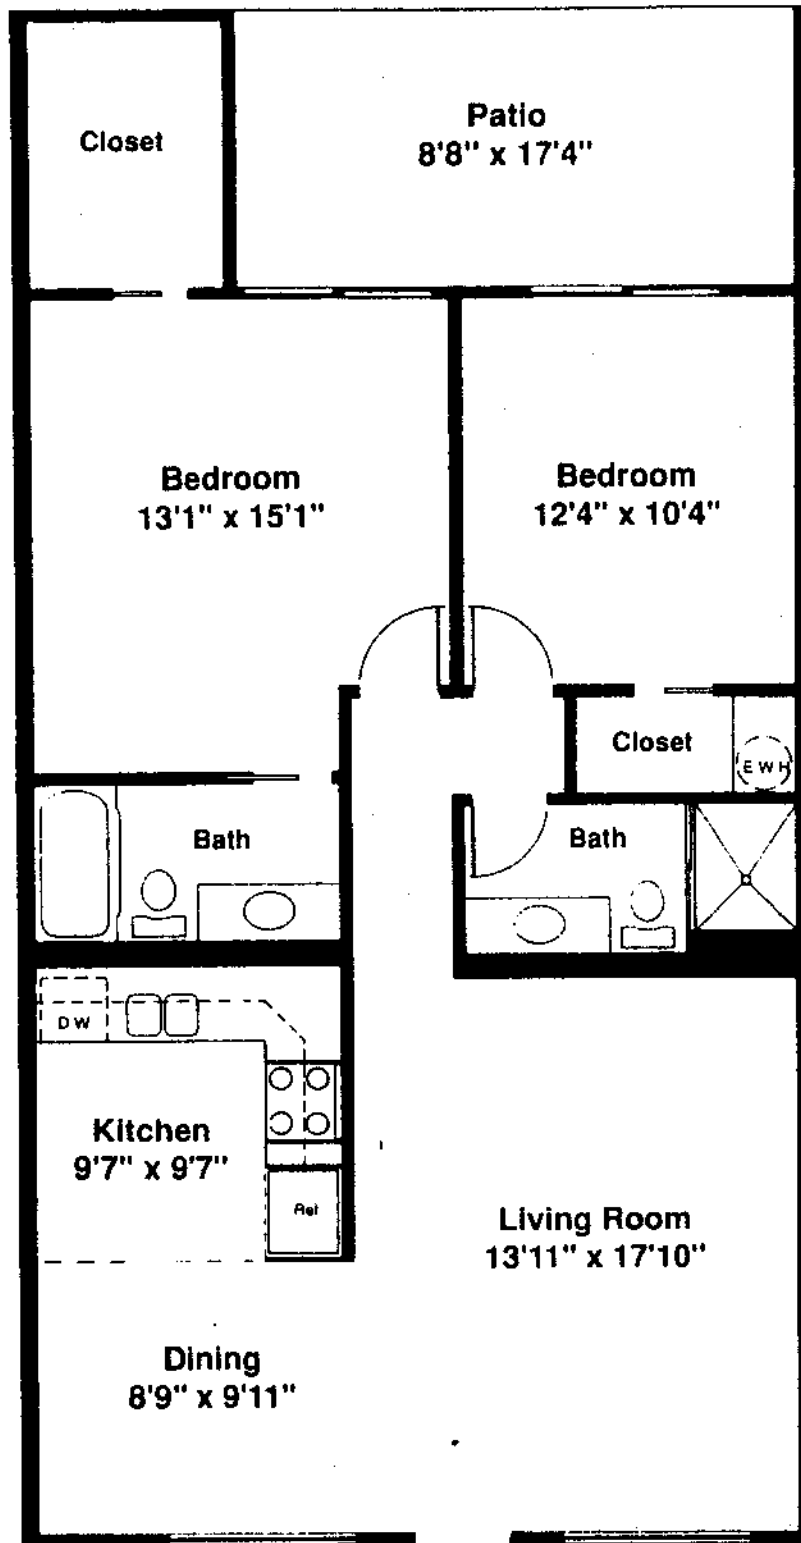

Model E

2 Bedrooms/2 Baths, Luxury inside

Size: Approx. 1,100 Sq. Ft.

4 Story Deluxe Luxury Apartment

Not to Scale

Century Village

Boca Raton

All dimensions shown are approximate