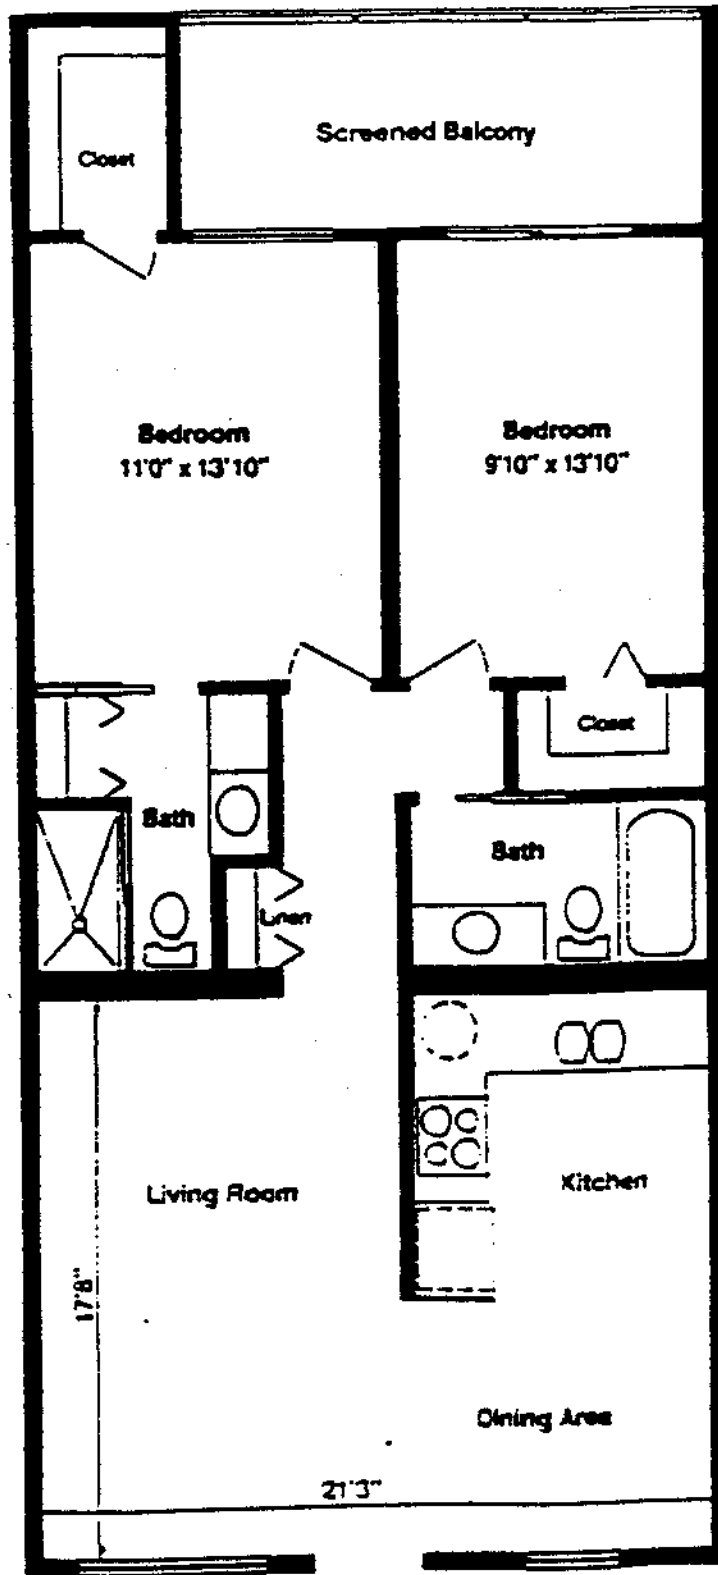

Model G

2 Bedrooms / 2 Baths, Deluxe inside

Size: Approx. 1,000 Sq. Ft.

4 Story Deluxe Luxury Apartment

Century Village

Boca Raton