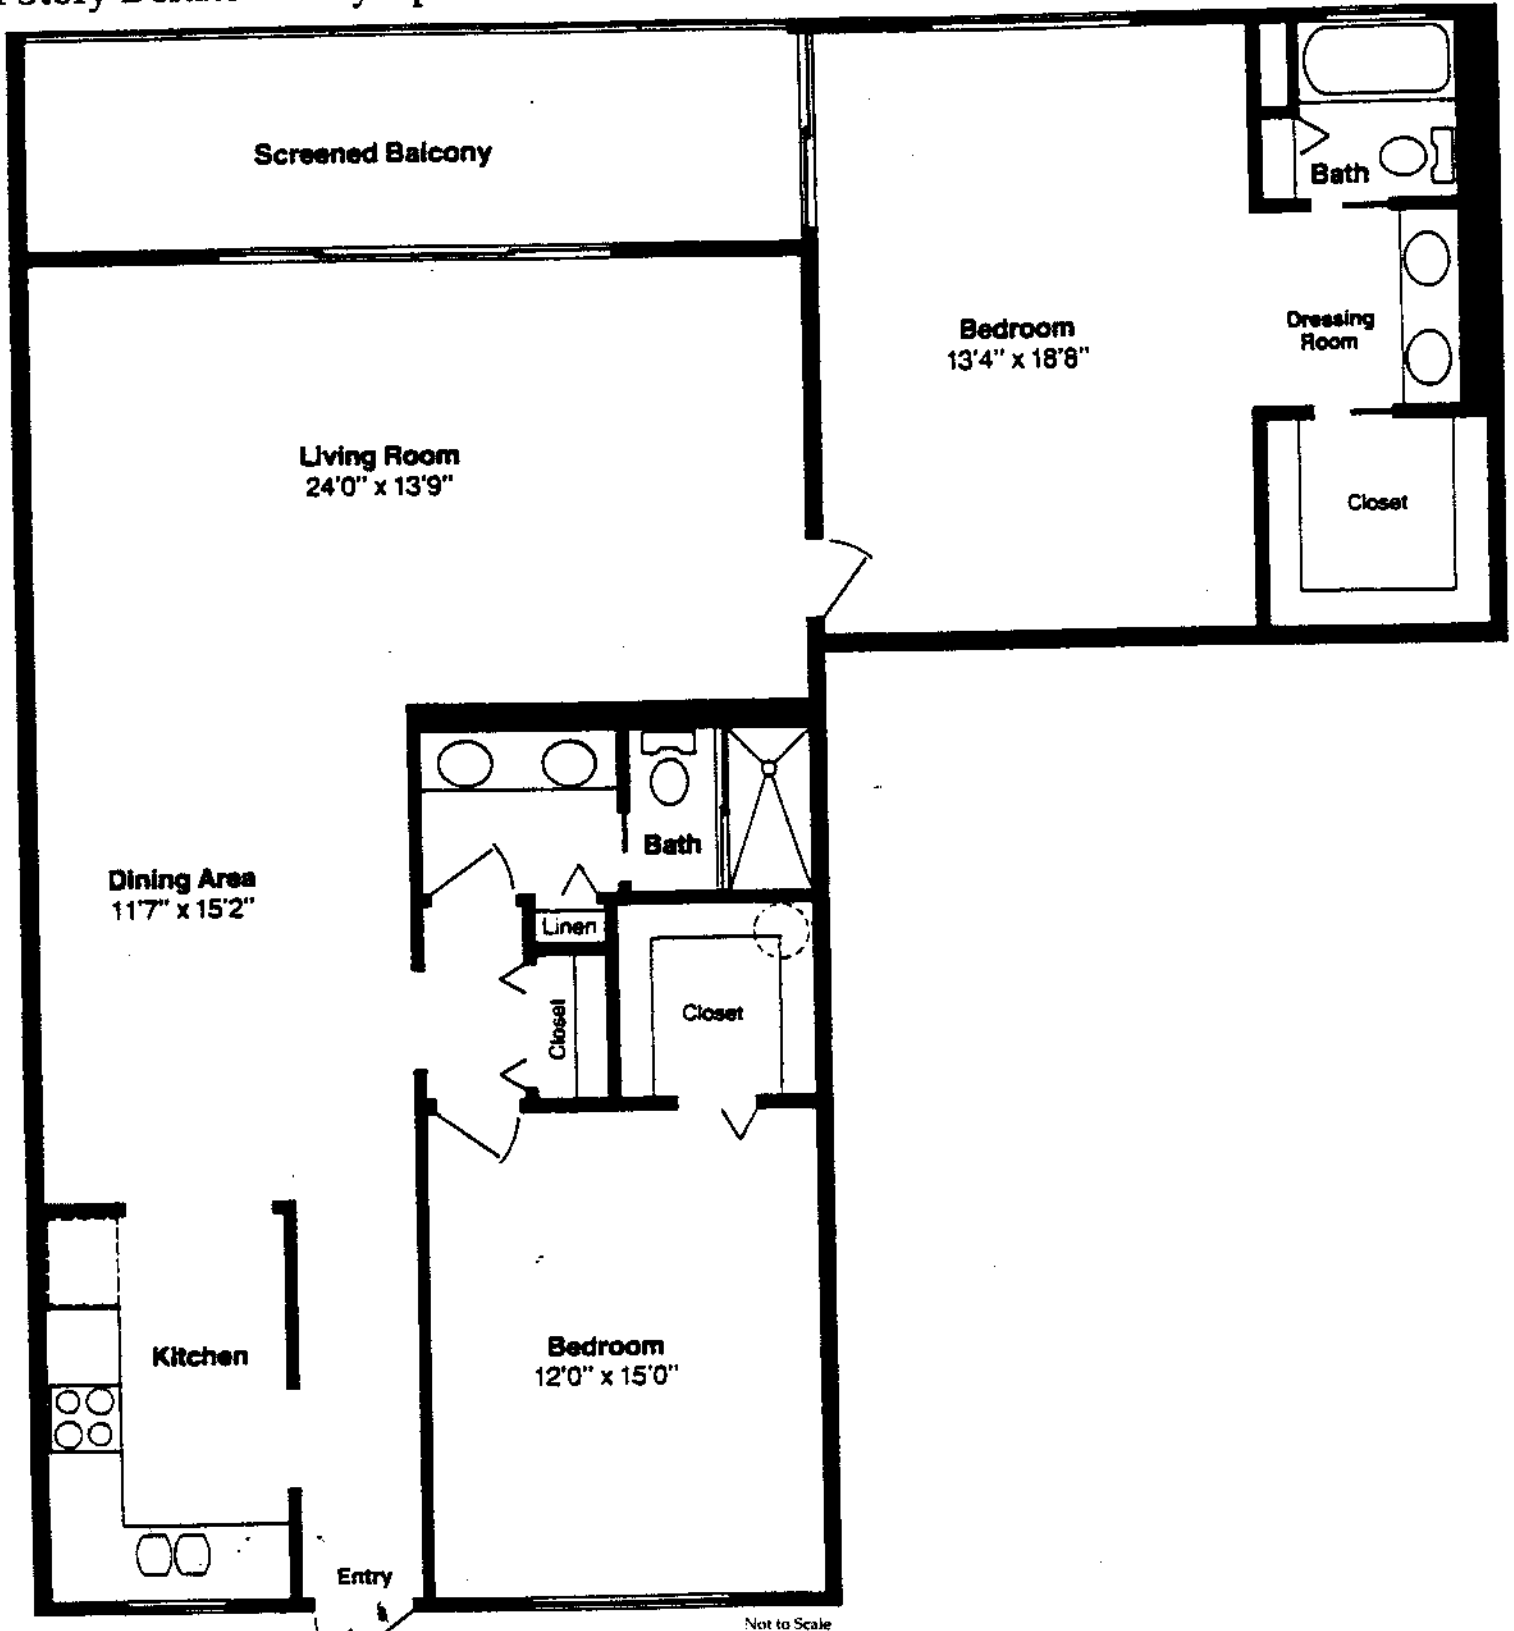

Model H

2 Bedrooms/2 Baths, Executive inside
Size: Approx. 1,563 Sq. Ft.
4 Story Deluxe Luxury Apartment

Century Village
Boca Raton