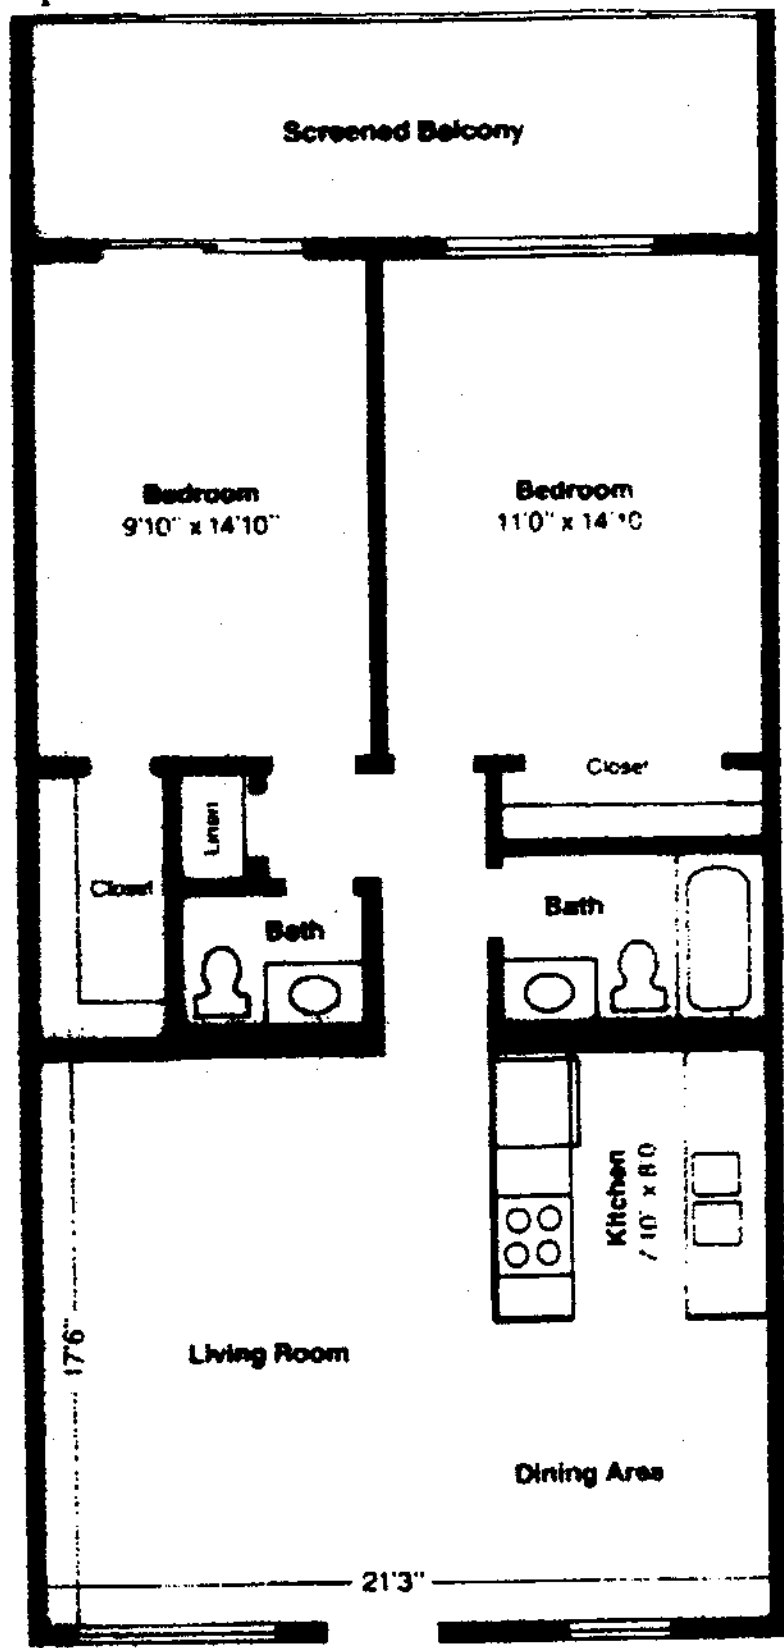

# Model W

2 Bedrooms/1-1/2 Baths, Deluxe inside  
Size: Approx. 1,000 Sq. Ft.  
1st Story Deluxe Luxury Apartment

**Century Village**  
Boca Raton

Dimensions shown do not include walls.