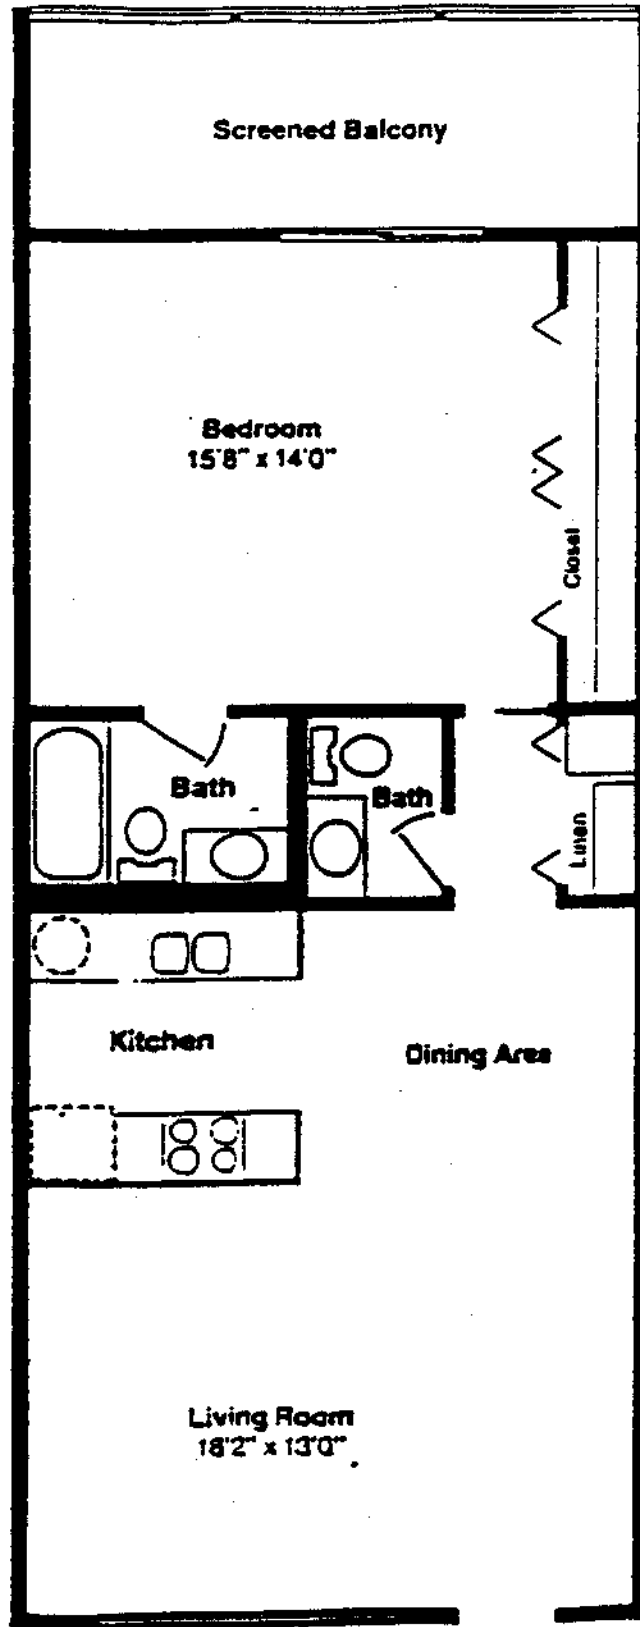

Model X

1 Bedroom/1-1/2 Baths, Deluxe inside

Size: Approx. 785 Sq. Ft.

4 Story Deluxe Luxury Apartment

Century Village
Boca Raton