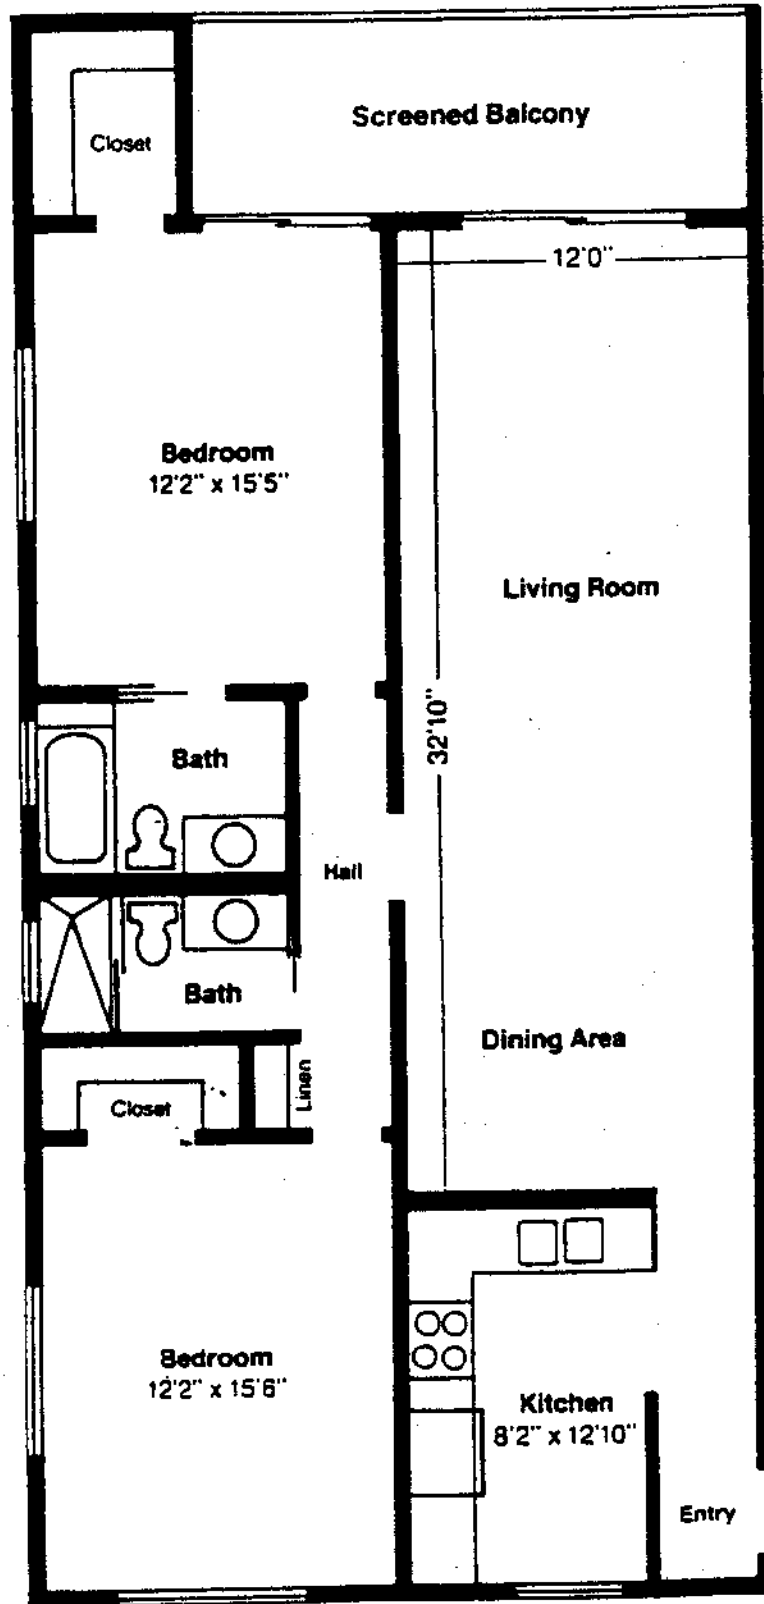

Model Y

2 Bedrooms/2 Baths, Luxury corner

Size: Approx. 1,200 Sq. Ft.

4 Story Deluxe Luxury Apartment

Not to Scale

Century Village

Boca Raton

All dimensions shown are approximate