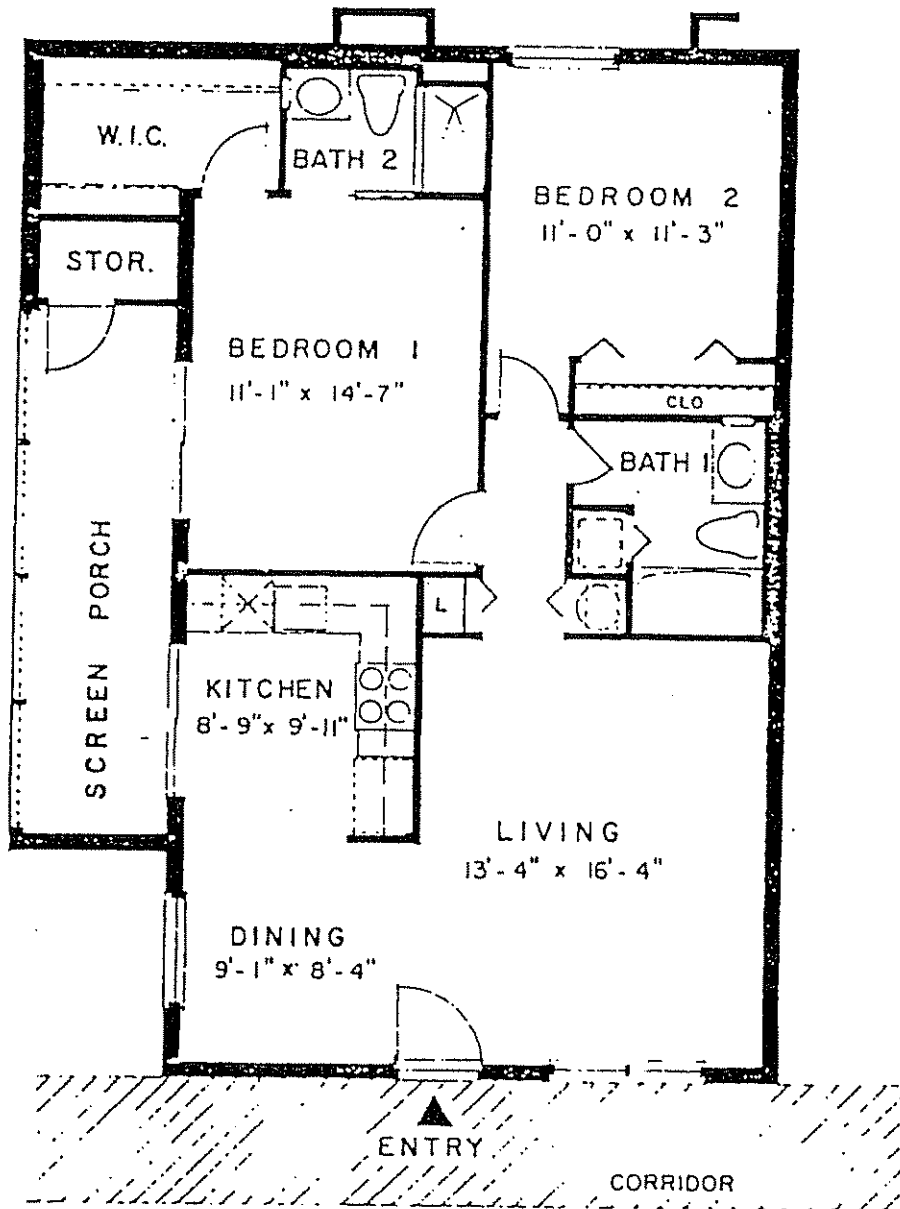

Kings Point

FLOOR PLAN

DELUXE

2 BEDROOM 2 BATH

P.O.D. 200 UNIT TYPE F